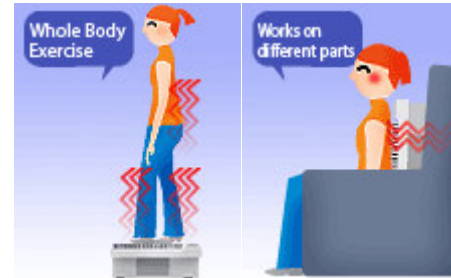

Foot Reflexology
Gua Sha Tools
Magnetic Therapy
Massage Beds
Mini Massagers
Suction Cupping
MEDICAL & HEALTH
Biotech Units
TENS Units
EMS Units
TENS Electrodes etc.
Galvanic Units
Interferential Units
Light Therapy
Microcurrent Units
Natural Sinus Care
Ultrasound Portable
Vital Wrap
Wellness Technology

TRACTION

Air Neck Traction
Cervical Traction
Cervical Pillows
Lumbar Traction
Orthopedic Supports

VITAMIN & NUTRITION

Vitamins
Minerals & Nutrients

BATH & SPA

Steam Saunas
Bath and Soaps
Essential Oils

CHINESE MEDICINE

Books
Charts and Atlases
Chinese Medicine

BEST SELLERS

Infrared
Sauna
.I Spa (L)

Steam
Sauna
IG130
Chi Machine
CY106

TDP Lamp
CQ29ceTLus

TENS &
EMS
TENS 7000

WHOLE BODY VIBRATION: TECHNOLOGY THAT IS TRULY SPACE-AGE

Whole Body Vibration originated with Soviet scientists finding a cure for muscle atrophy and loss of bone density for Russian cosmonauts returning from the Zero-Gravity of space. Similarly, Russians applied the WBV technology to rehabilitate injured athletes.

Refined in Russia, Europe, and taking elite US sports and entertainment celebrities by storm, Whole Body Vibration has tended to remain both exclusive and expensive. For years, only stars, sports and Olympic teams, or medical institutes could boast a WBV unit, which would usually cost $10,000 or more.

Seattle Seahawks quarterback Matt Hasselbeck credits such a device with helping him lose 17 pounds in a program of controlled diet and training (Sports Illustrated, August 13, 2007).